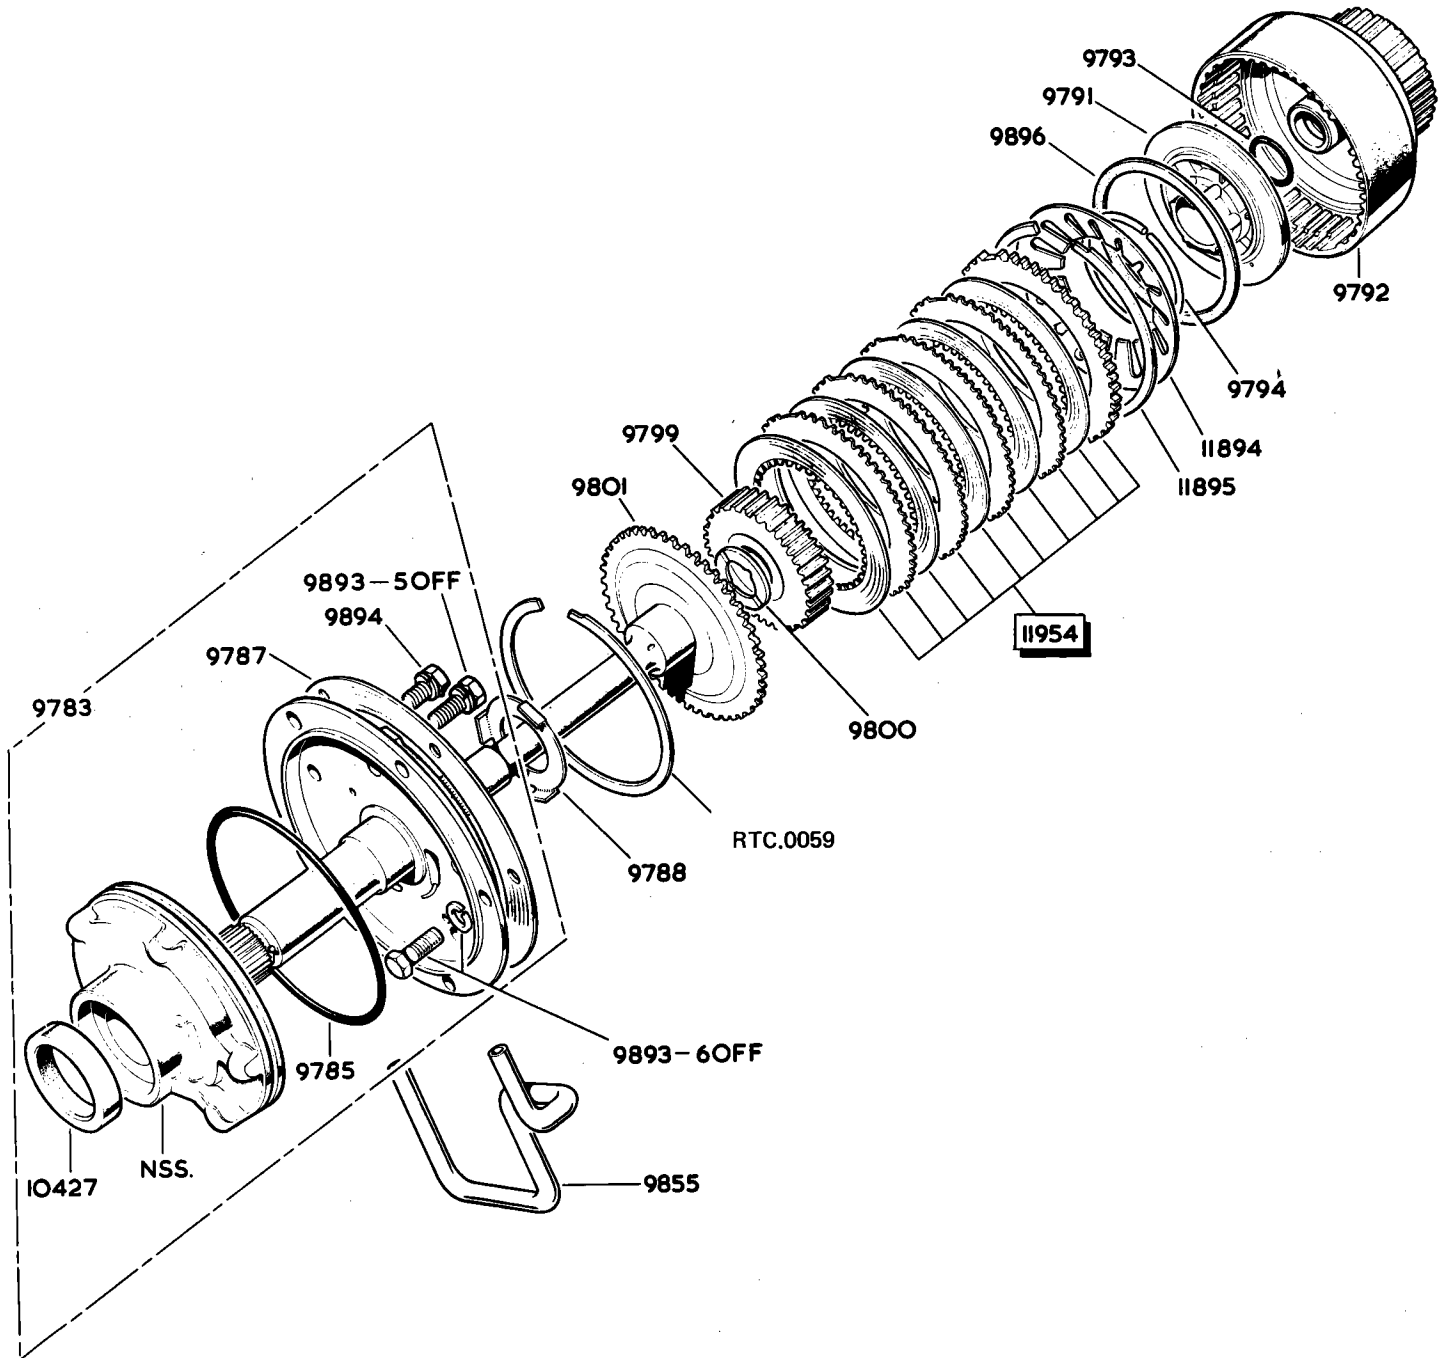

AUTOMATIC TRANSMISSION UNIT C.34085 → 7G.16692
 C.35789 → 7G.16693 } S/D

- | | |
|-----------------------------------|-------------------------|
| 11784 - 2 OFF | } SCREWS FOR ASSY 11959 |
| 11780 - $\frac{3}{8}$ " - 6 OFF | |
| 11781 - $\frac{5}{8}$ " - 11 OFF | |
| 11782 - $\frac{15}{16}$ " - 9 OFF | |
| 11783 - $1\frac{3}{8}$ " - 1 OFF | |

12425 - SPRING KIT

- ① - 7G.16692
- ② - 7G.16693