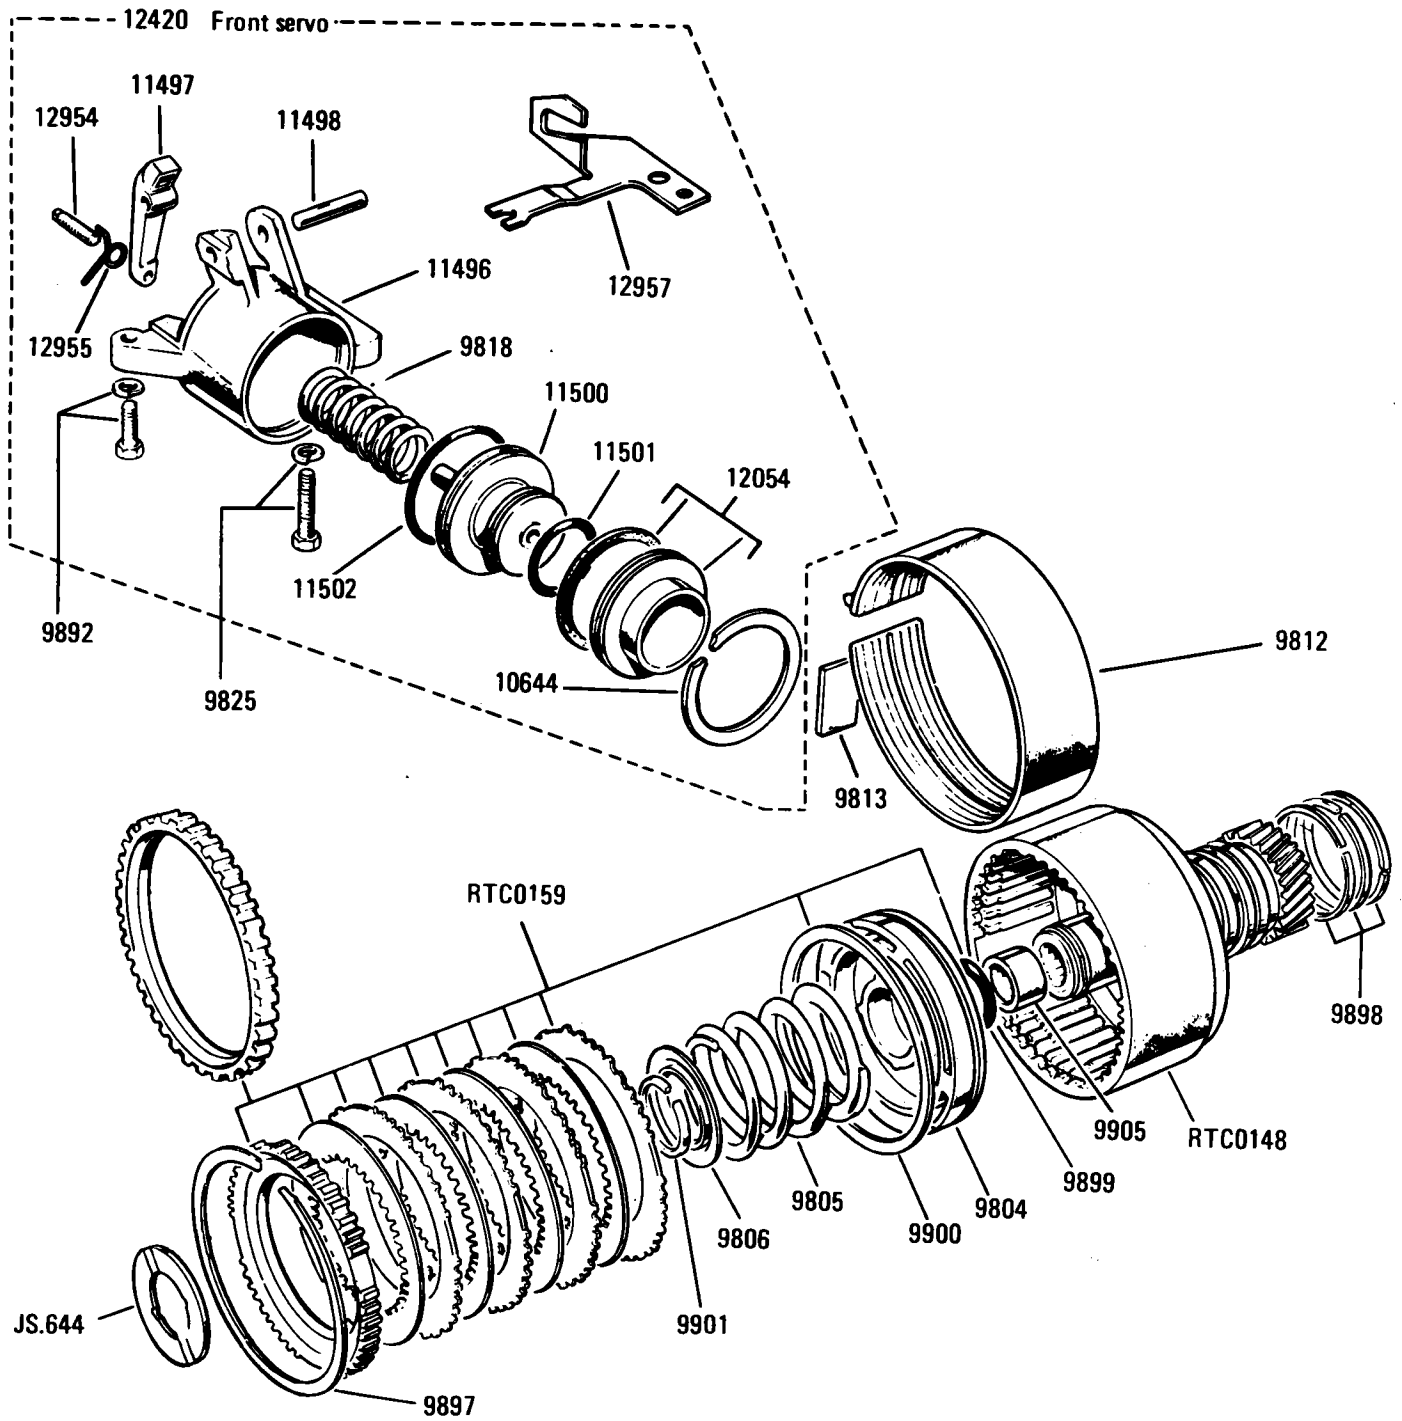

AUTOMATIC TRANSMISSION UNIT C.34085 → 7G.16692
 C.35789 → 7G.16693 } S/D

- | | |
|-----------------------------------|-------------------------|
| 11784 - 2 OFF | } SCREWS FOR ASSY 11959 |
| 11780 - $\frac{3}{8}$ " - 6 OFF | |
| 11781 - $\frac{5}{8}$ " - 11 OFF | |
| 11782 - $\frac{15}{16}$ " - 9 OFF | |
| 11783 - $1\frac{3}{8}$ " - 1 OFF | |

12425 - SPRING KIT

- ① - 7G.16692
- ② - 7G.16693