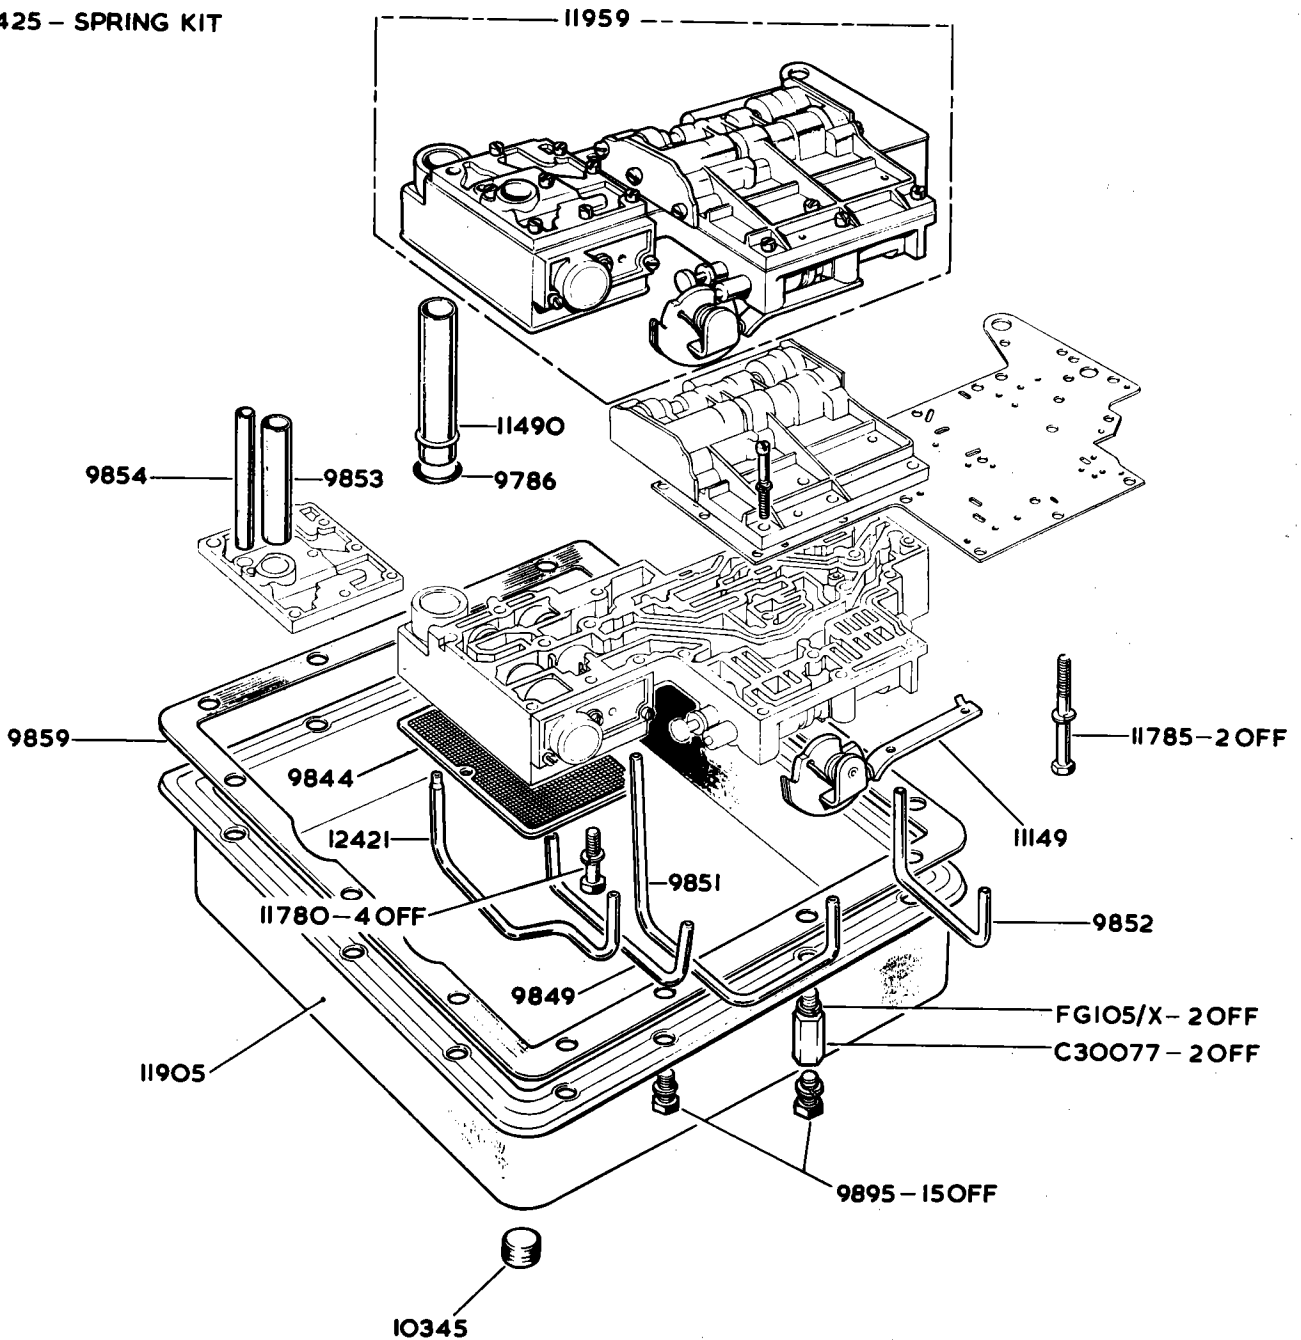

AUTOMATIC TRANSMISSION UNIT C.34085 → 7G.16692
 C.35789 → 7G.16693 } S/D

- | | |
|-----------------------------------|-------------------------|
| 11784 - 2 OFF | } SCREWS FOR ASSY 11959 |
| 11780 - $\frac{3}{8}$ " - 6 OFF | |
| 11781 - $\frac{5}{8}$ " - 11 OFF | |
| 11782 - $\frac{15}{16}$ " - 9 OFF | |
| 11783 - $1\frac{3}{8}$ " - 1 OFF | |

12425 - SPRING KIT

- ① - 7G.16692
- ② - 7G.16693