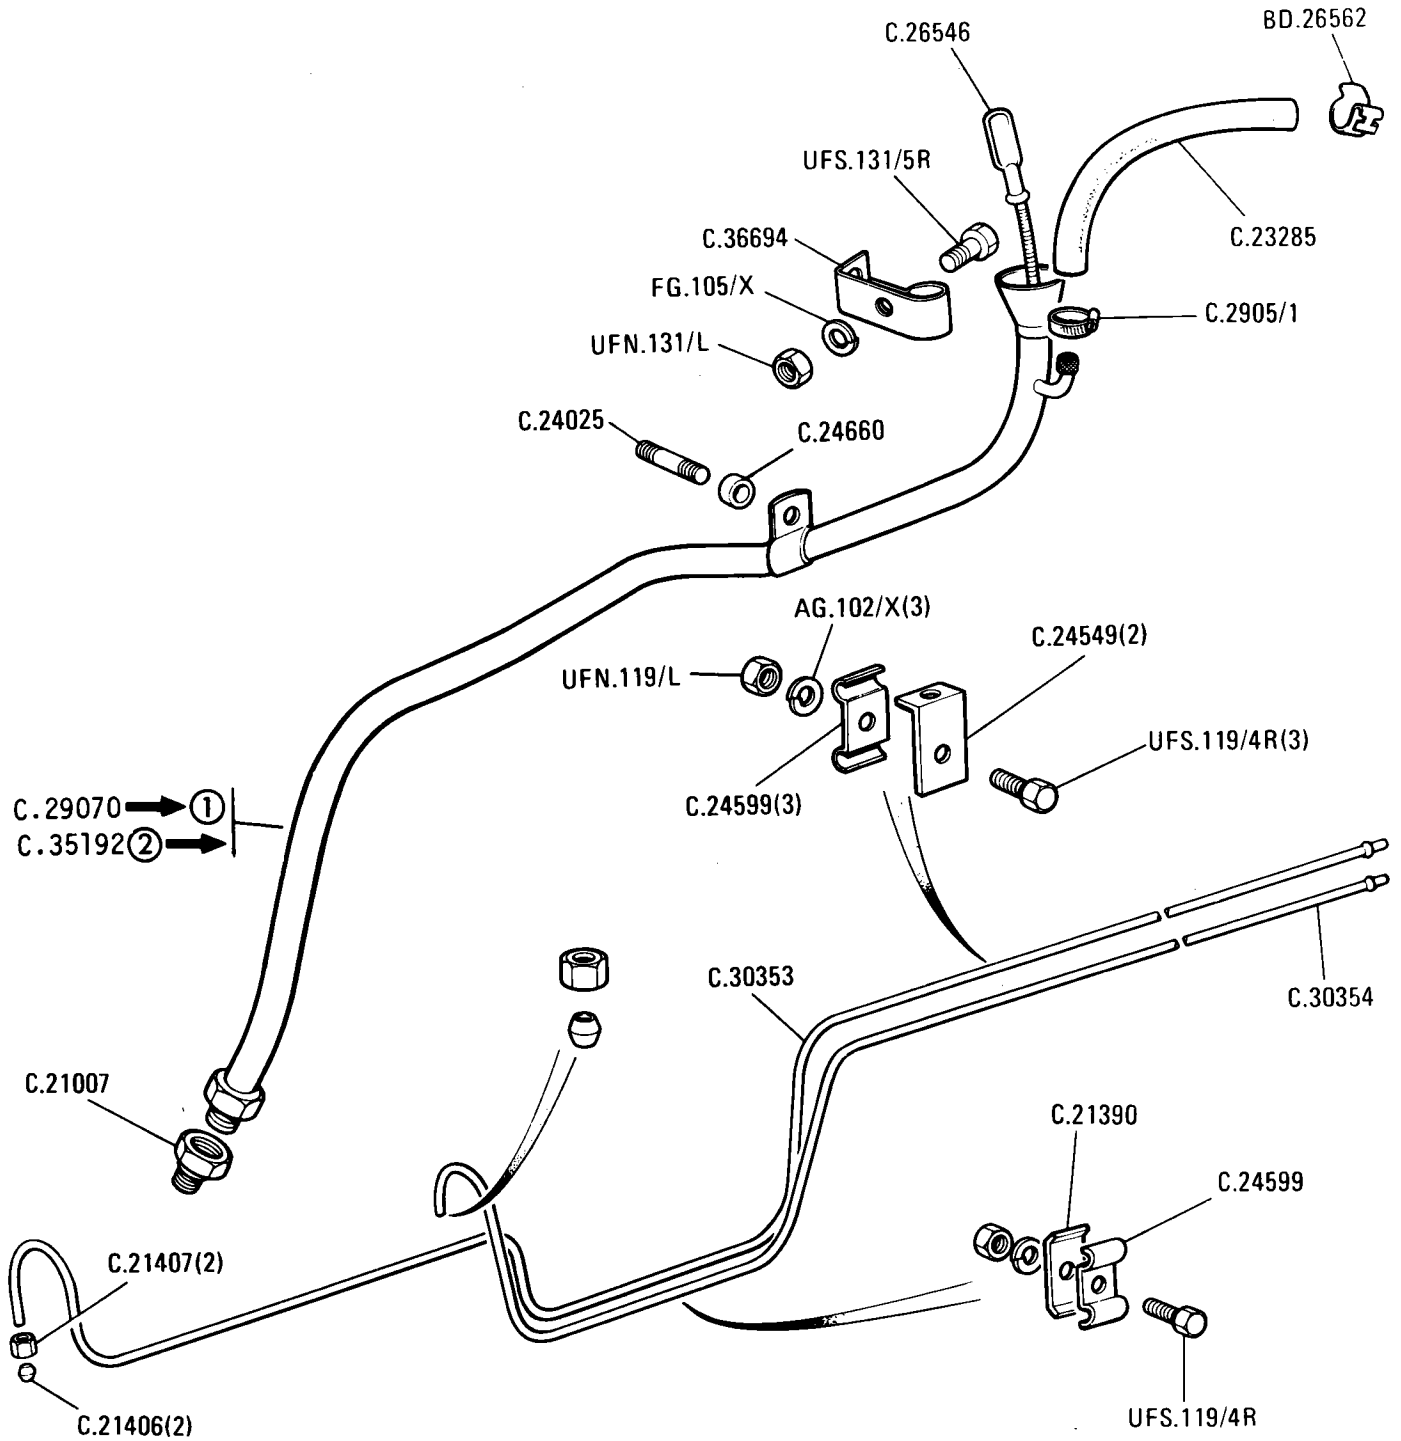

AUTOMATIC TRANSMISSION UNIT C.34085 → 7G.16692
 C.35789 → 7G.16693 } S/D

- | | |
|-----------------------------------|-------------------------|
| 11784 - 2 OFF | } SCREWS FOR ASSY 11959 |
| 11780 - $\frac{3}{8}$ " - 6 OFF | |
| 11781 - $\frac{5}{8}$ " - 11 OFF | |
| 11782 - $\frac{15}{16}$ " - 9 OFF | |
| 11783 - $1\frac{3}{8}$ " - 1 OFF | |

12425 - SPRING KIT

- ① - 7G.16692
- ② - 7G.16693