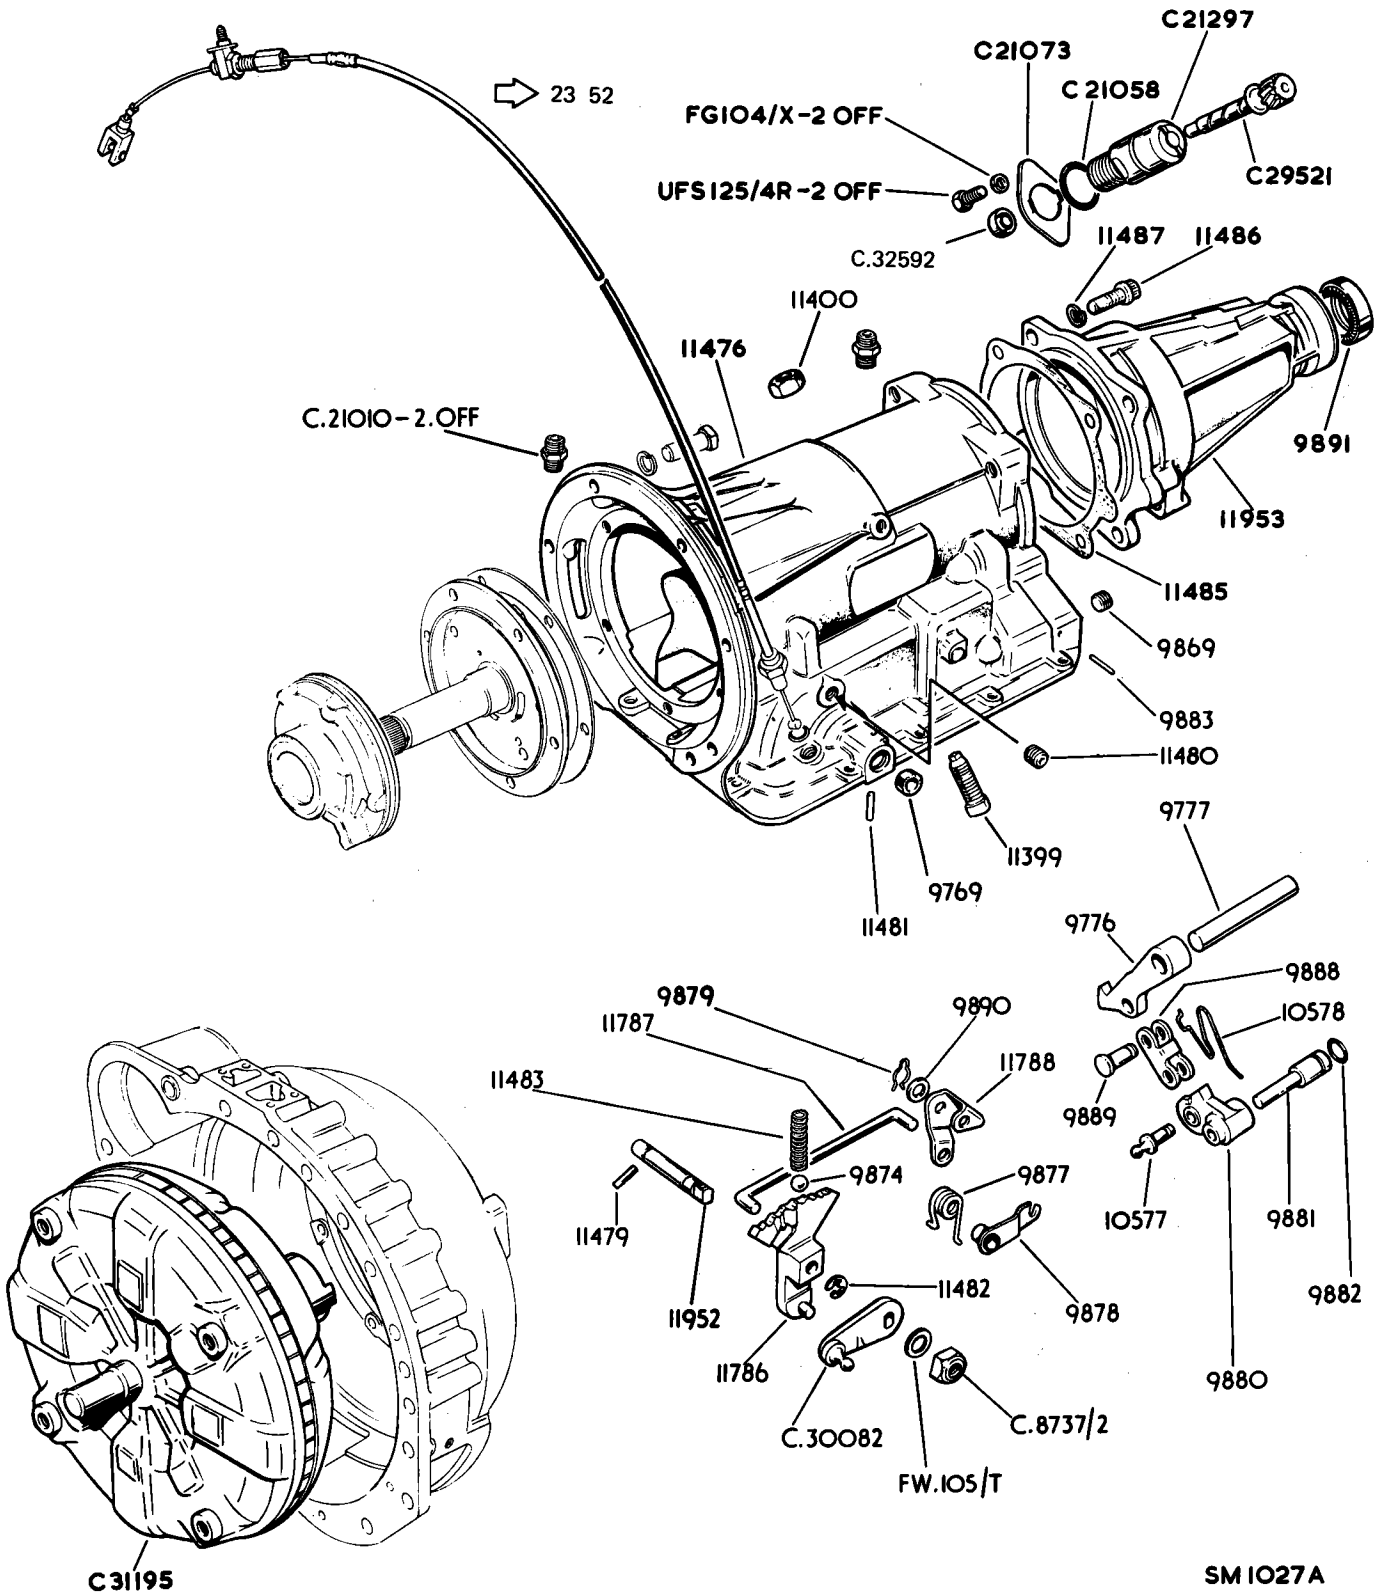

AUTOMATIC TRANSMISSION UNIT C.34085 → 7G.16692
 C.35789 → 7G.16693 } S/D

- | | |
|-----------------------------------|-------------------------|
| 11784 - 2 OFF | } SCREWS FOR ASSY 11959 |
| 11780 - $\frac{3}{8}$ " - 6 OFF | |
| 11781 - $\frac{5}{8}$ " - 11 OFF | |
| 11782 - $\frac{15}{16}$ " - 9 OFF | |
| 11783 - $1\frac{3}{8}$ " - 1 OFF | |

12425 - SPRING KIT

- ① - 7G.16692
- ② - 7G.16693