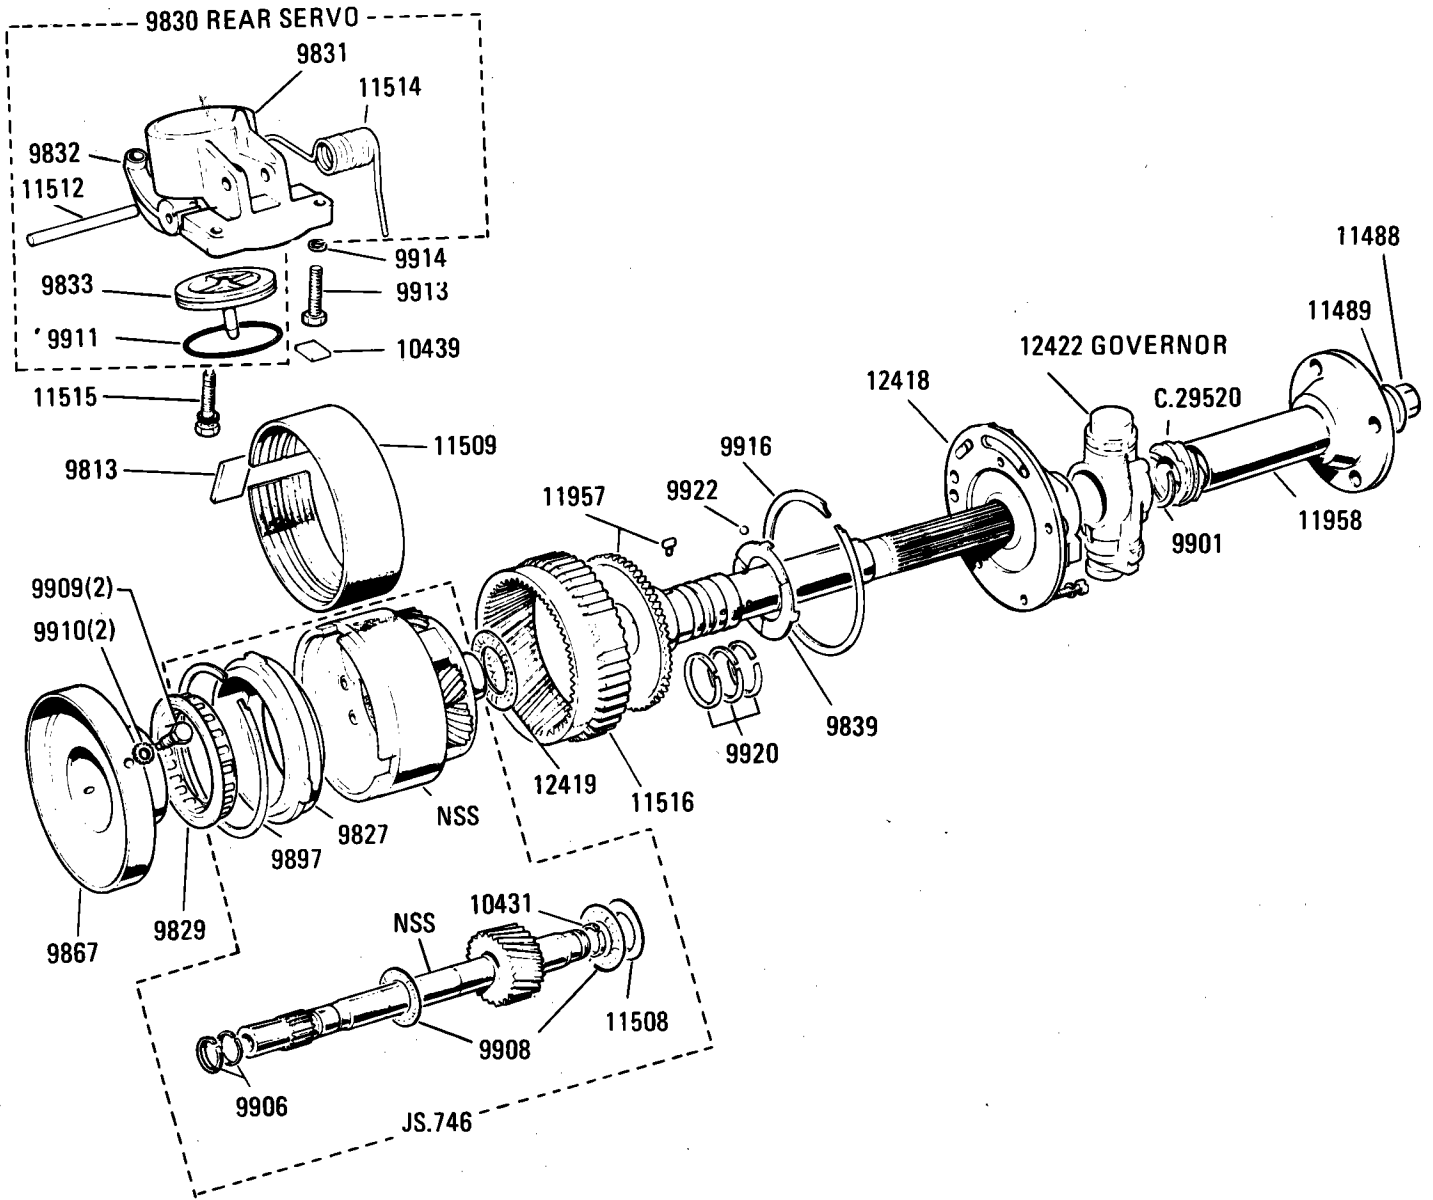

AUTOMATIC TRANSMISSION UNIT C.34085 → 7G.16692
 C.35789 → 7G.16693 } S/D

- | | |
|-----------------------------------|-------------------------|
| 11784 - 2 OFF | } SCREWS FOR ASSY 11959 |
| 11780 - $\frac{3}{8}$ " - 6 OFF | |
| 11781 - $\frac{5}{8}$ " - 11 OFF | |
| 11782 - $\frac{15}{16}$ " - 9 OFF | |
| 11783 - $1\frac{3}{8}$ " - 1 OFF | |

12425 - SPRING KIT

- ① - 7G.16692
- ② - 7G.16693